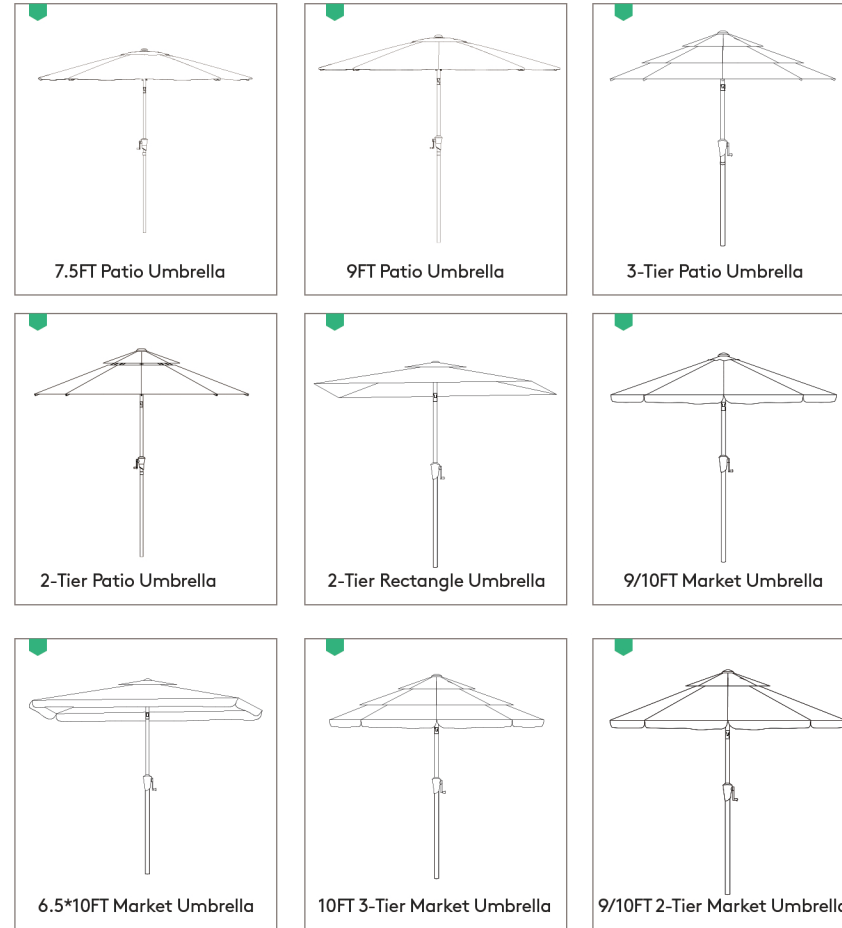

INSTRUCTION MANUAL

EMAIL | support@patio-outdoor.com

ENRICH YOUR LIFE

1 PERSON ASSEMBLY AROUND 3 MIN ASSEMBLY