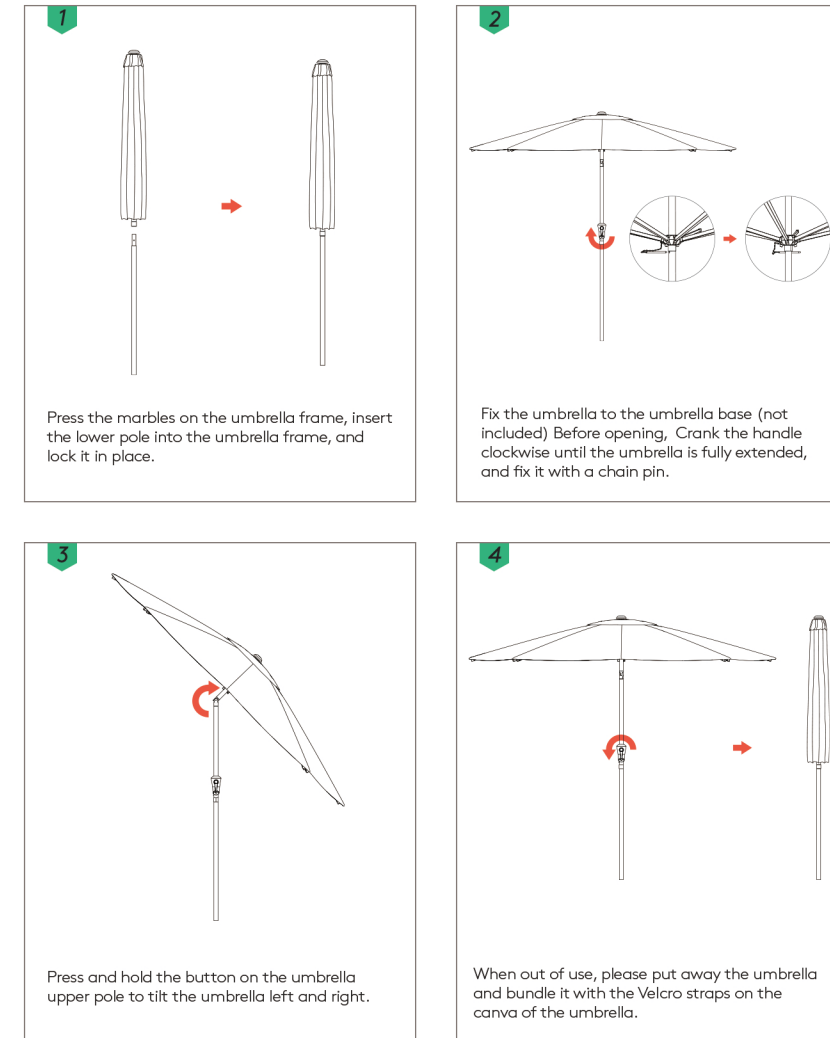

PRODUCT ASSEMBLY