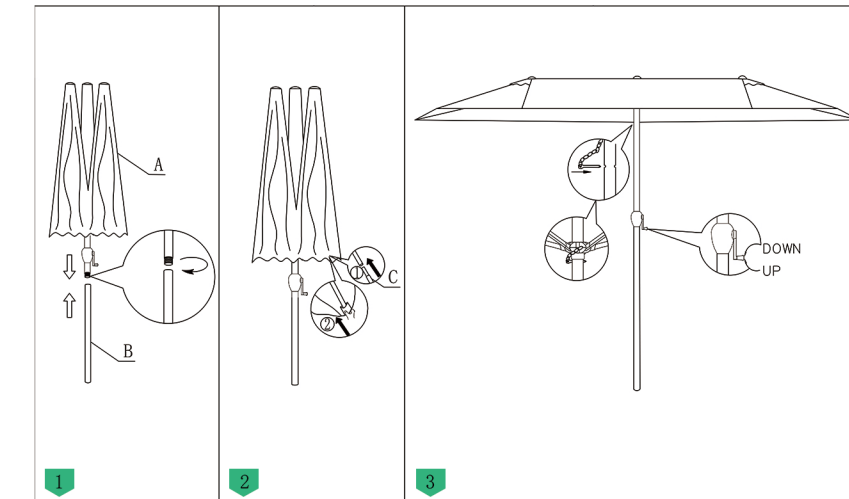

PRODUCT ASSEMBLY